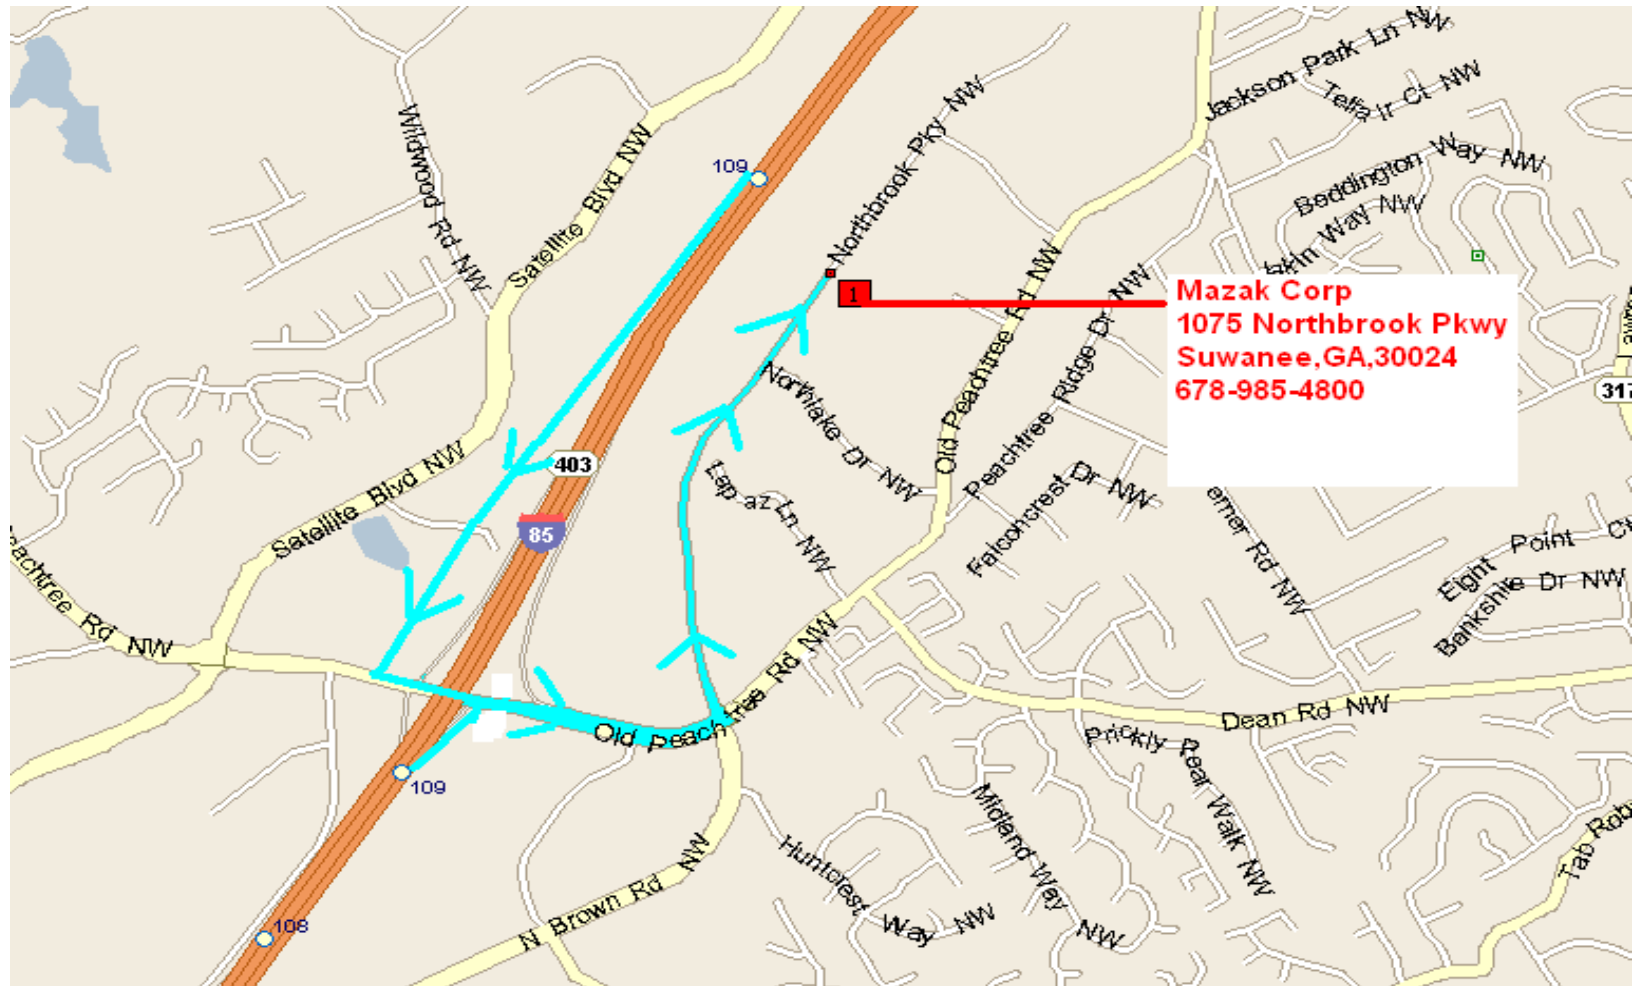

DIRECTIONS TO ATLANTA MAZAK TECHNOLOGY CENTER

Mazak Corp
1075 Northbrook Pkwy
Suwanee, GA, 30024
678-985-4800

FROM DOWNTOWN ATLANTA:

Take I-85N. toward Greenville, SC
Take exit #109-Old Peachtree Rd., make a right off the ramp
Keep straight to Northbrook Pkwy. & make a left
Mazak will be on your left after the Volvo plant.

FROM GREENVILLE/CHARLOTTE:

Take I-85S. towards Atlanta
Take exit #109-Old Peachtree Rd., make a left off the ramp
Keep straight to Northbrook Pkwy. & make a left.
Mazak will be on your left after the Volvo plant.