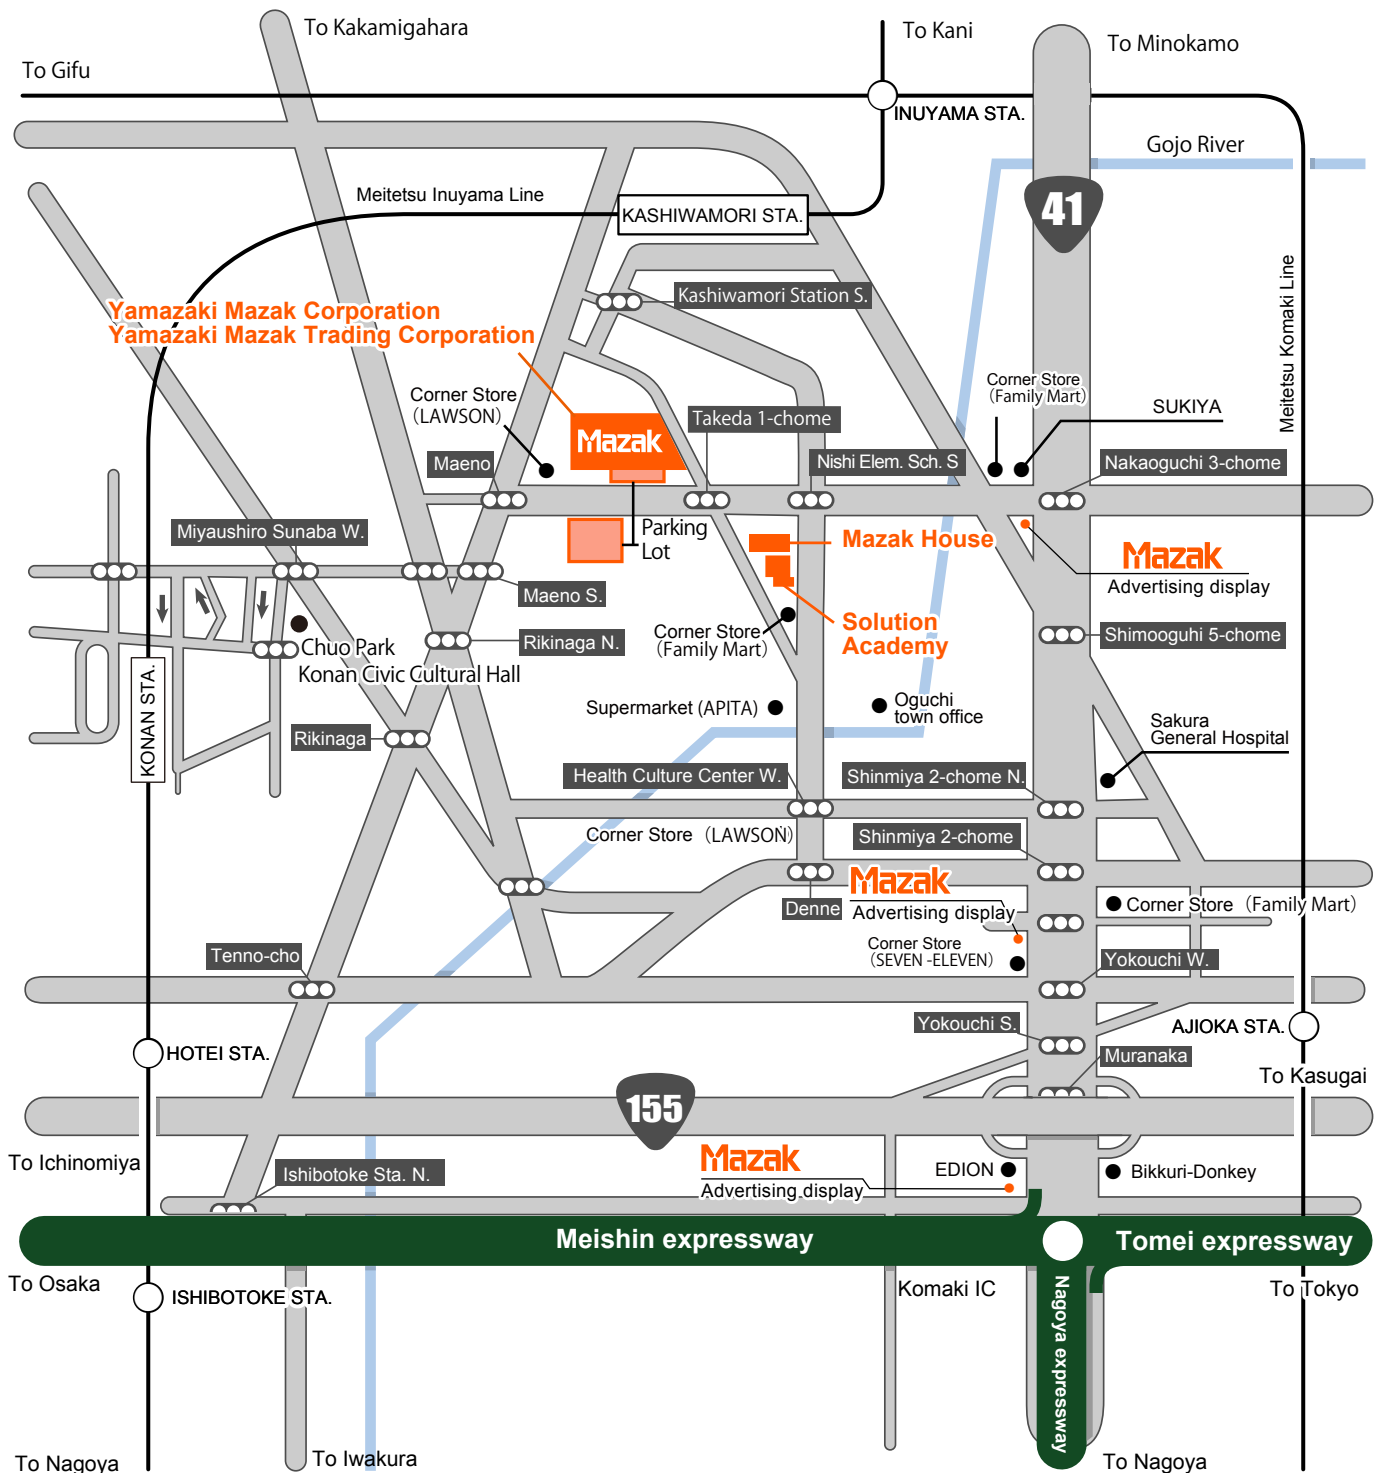

ACCESS

■ By Car

Follow Tomei expressway from Komaki interchange to Inuyama.
Drive time: 15 min.

■ By Train

Alight at KASHIWAMORI STA. and 5 minutes by taxi
Alight at KONAN STA. and 10 minutes by taxi

- Yamazaki Mazak Corporation
- Yamazaki Mazak Trading Corporation