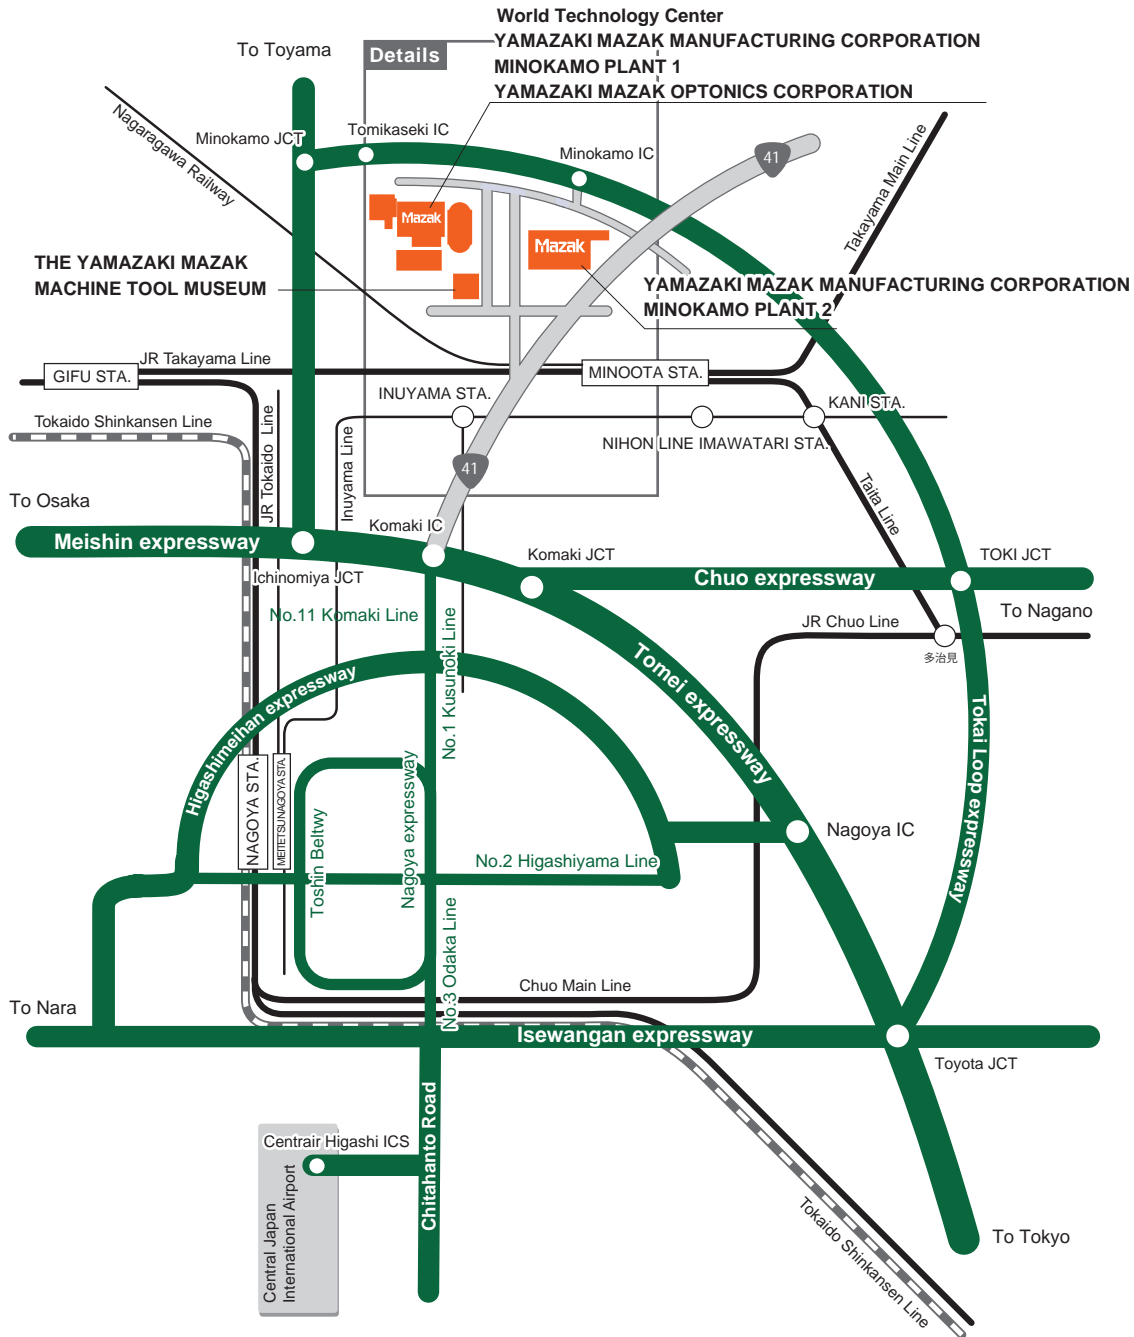

ACCESS

Details

ACCESS

■ By Car

30 min. from World Headquarter by the car

From Chubu Centrair International Airport
 Centrair Higashi Inter Change – Chita Peninsula – Isewangan Expressway –
 Tokay-Kanjo Expressway – Minokamo Inter Change

■ By Train

About 8 minutes from JR MINOOTA STA
 Meitetsu INUYAMA STA. Drive time: 30 min.

■ YAMAZAKI MAZAK MANUFACTURING CORPORATION MINOKAMO PLANT 1

333 Yamazaki, Naka-Hachiya Hachiya-cho, Minokamo City, Gifu-Pref., Japan