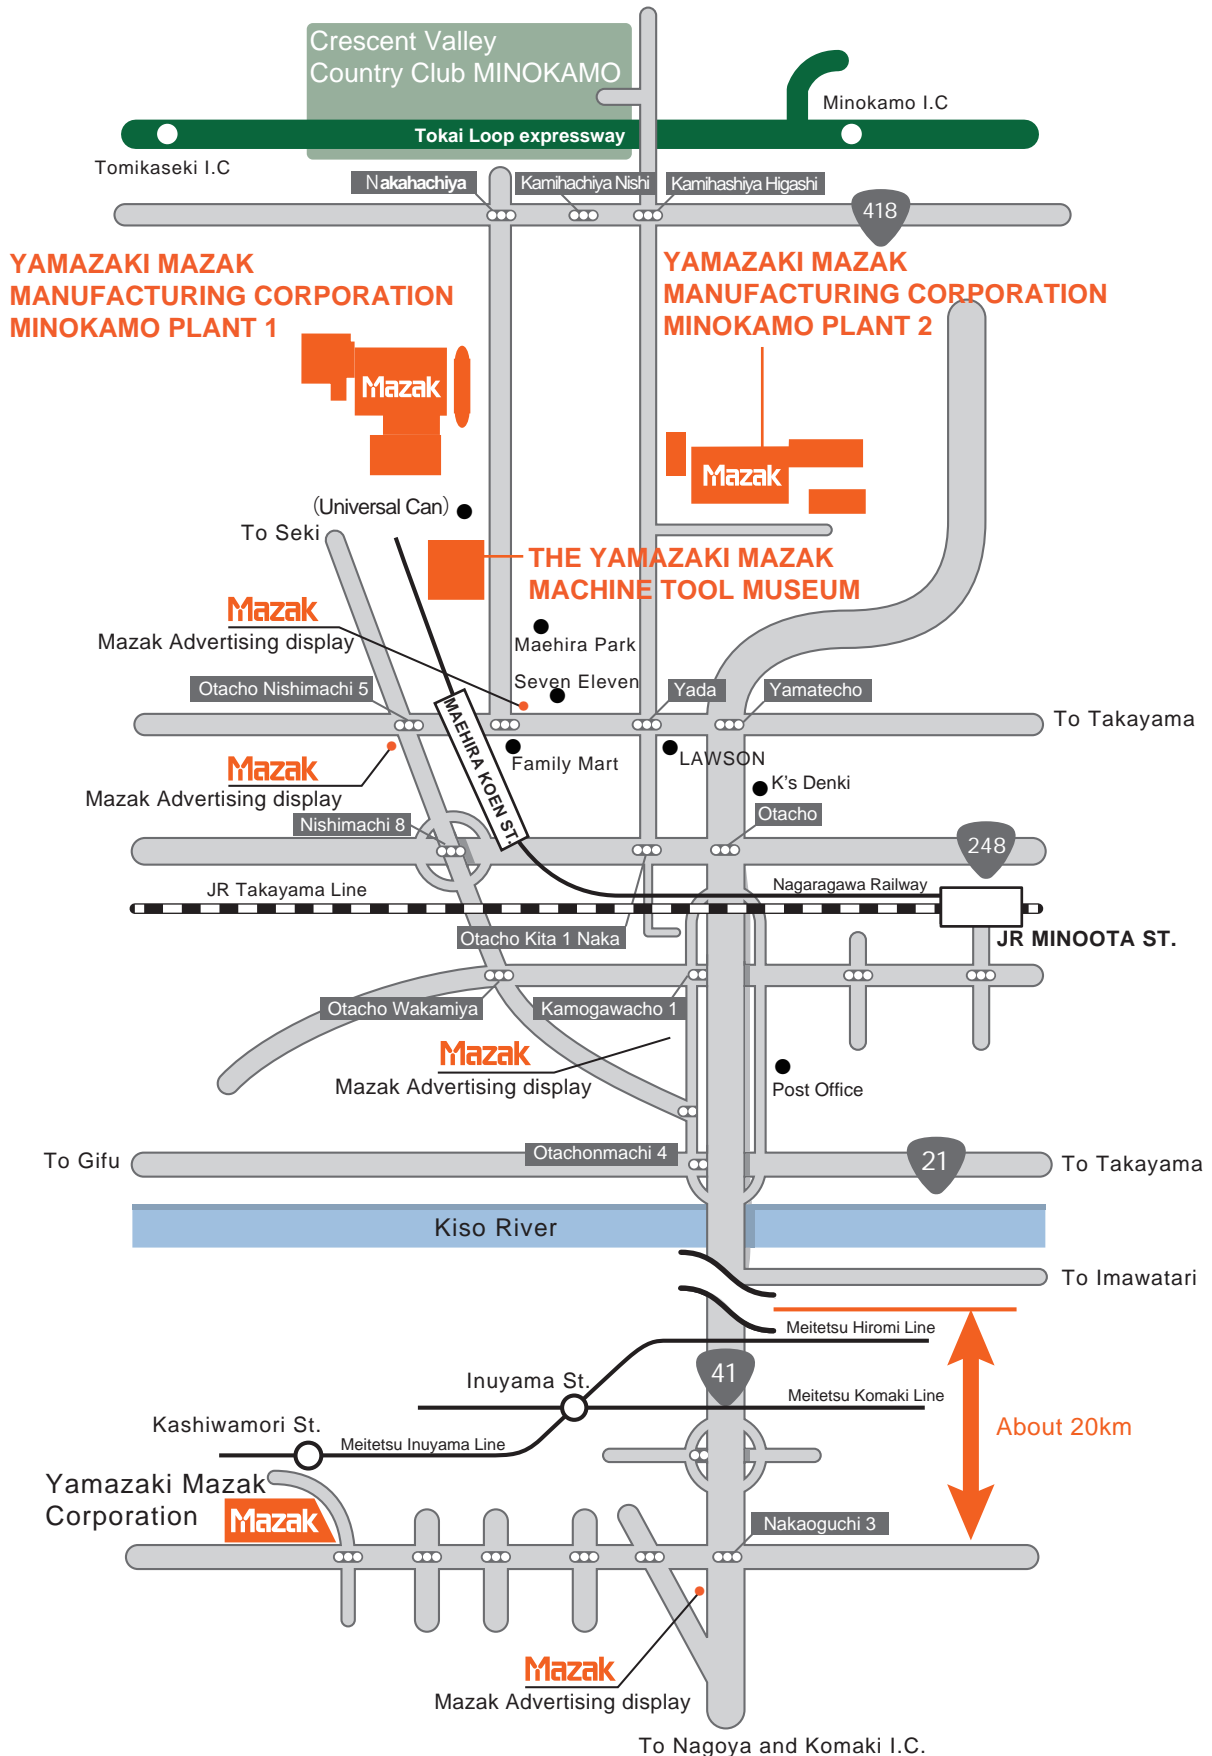

ACCESS

Details

ACCESS

■ By Car

30 min. from World Headquarter by the car

From Chubu Centrair International Airport
 Centrair Higashi Inter Change – Chita Peninsula – Isewangan Expressway –
 Tokay-Kanjo Expressway – Minokamo Inter Change

■ By Train

About 8 minutes from JR MINOOTA STA
 Meitetsu INUYAMA STA. Drive time: 30 min.

■ YAMAZAKI MAZAK MANUFACTURING CORPORATION MINOKAMO PLANT 1

333 Yamazaki, Naka-Hachiya Hachiya-cho, Minokamo City, Gifu-Pref., Japan